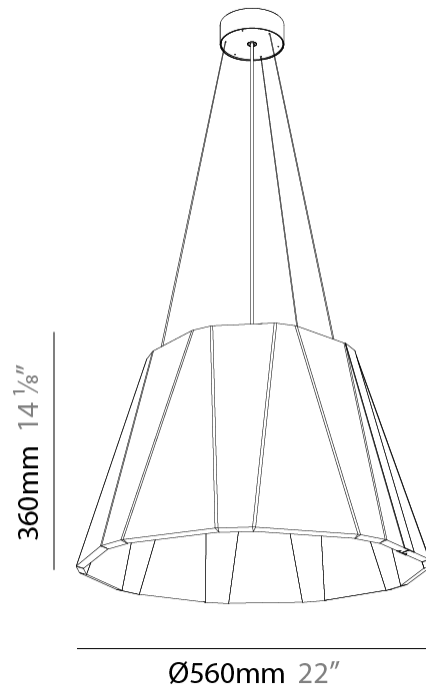

PHYSICAL

Shape: Cone
Diameter (mm): 560
Diameter (in): 22 1/8
Height (mm): 360
Height (in): 14 3/8
Weight (kg): 4.0

Diffuser: [Clear / Microprism / Clear Microprism](#)
Fixture Finish: [SSR / BKV / CWI / CRY / HAB / UFT / ITA / RUA / FTG / MYG / LOD / PUS / FRO / FUP / KIA / POP / BLS / SPG / MEY / GOH / CHC / COM / ABZ / JAG / OBR / MOS / ROR](#)
Holder Finish: [SSR / BKV / CWI / CRY / HAB / LAG / UFT / ITA / RUA / RUR / MIC / FTG / MYG / TWT / LOD / PUS / FRO / FUP / KIA / POP / BLS / SPG / MEY / GOH / GUM / CHC / COM / ABZ / JAG](#)
Acoustic Finish: [SFW / CYW / SEE / SYN / MTS / PMB / TTN / CYB / STO / DPE / BES / SHB / ARE / ANE / VRD / CRF](#)
Fixture Material: Acoustic
Primary Material: Acoustic
Cable Details: 2000mm/78 3/4" or 6000mm/236 1/4" Cable, - Black, Orange, Red, Transparent and White

ELECTRICAL

Lamp Type: LED
Input Wattage (W): 34
Total Output Wattage (W): 30.9
Dimming: Tri-Mode (Non-Dimming and Phase Dimming (120Vac only) and 0-10V Dimming)
Driver Included: Yes
Driver Location: Integrated
Driver Type: Constant Current - Universal
Driver Class: Class 2
Input Voltage (V): 120 - 277
Upon Request: MATTER Dimming / DALI Dimming (Remote)

LED

Color Temperature (°K): [2700 / 3000 / 3500 / 4000](#)
Max. Delivered Lumen (lm): Max 4654
CRI: >90 CRI
Lamp Life (hrs): 50000

OPTICAL

RATINGS AND CERTIFICATIONS

Certified By: Certified for North American Standards
IP rating: IP20